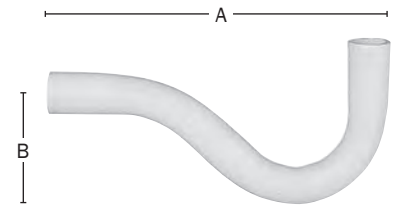

Pipe Bore Adapter

- Extruded flexible PVC adapter connects any 6" nominal bore to 4" iron or plastic pipe

880

SUPPLY

DRAINAGE

SUPPORT

Item No	Description	Pkg	Min Qty	Case Qty
880	4" to 6" rolling o-ring adapter	B	25	25

Condensate Trap

P Trap or Running Trap

- One piece ¾" Sch. 40 PVC trap saves fittings and job costs when trapping condensate lines

867-30

867-35

APPENDIX

Item No	Description	Dimensions		Pkg	Min Qty	Case Qty
		A	B			
867-30	P trap	8"	2½"	B	50	50
867-35	Running trap	10¾"	2"	B	25	25
867-30PK	P trap	8"	2½"	C*	25	25
867-35PK	Running trap	10¾"	2"	C*	25	25