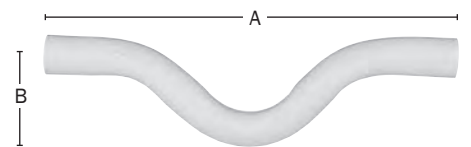

Pipe Bore Adapter

- Extruded flexible PVC adapter connects any 6" nominal bore to 4" iron or plastic pipe

880

SUPPLY

DRAINAGE

SUPPORT

Item No	Description	Pkg	Min Qty	Case Qty
880	4" to 6" rolling o-ring adapter	B	25	25

Condensate Trap

P Trap or Running Trap

- One piece ¾" Sch. 40 PVC trap saves fittings and job costs when trapping condensate lines

867-30

867-35

APPENDIX

Item No	Description	Dimensions		Pkg	Min Qty	Case Qty
		A	B			
867-30	P trap	8"	2½"	B	50	50
867-35	Running trap	10¾"	2"	B	25	25
867-30PK	P trap	8"	2½"	C*	25	25
867-35PK	Running trap	10¾"	2"	C*	25	25